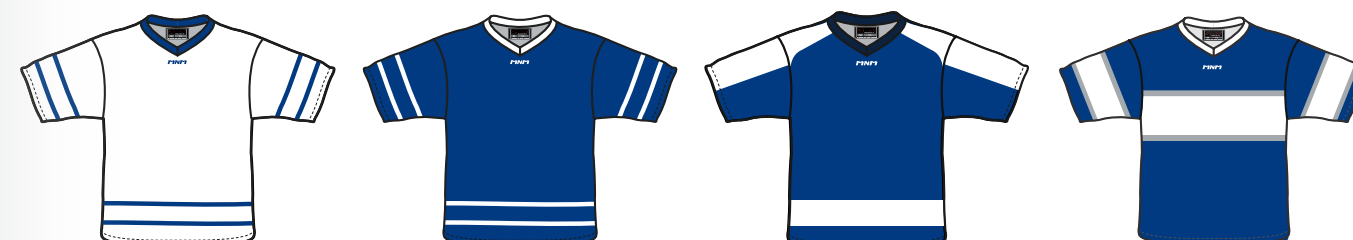

LNH-TOR-2

LNH-TOR-3

LNH-TOR-4

TORONTO

LNH-TOR-1